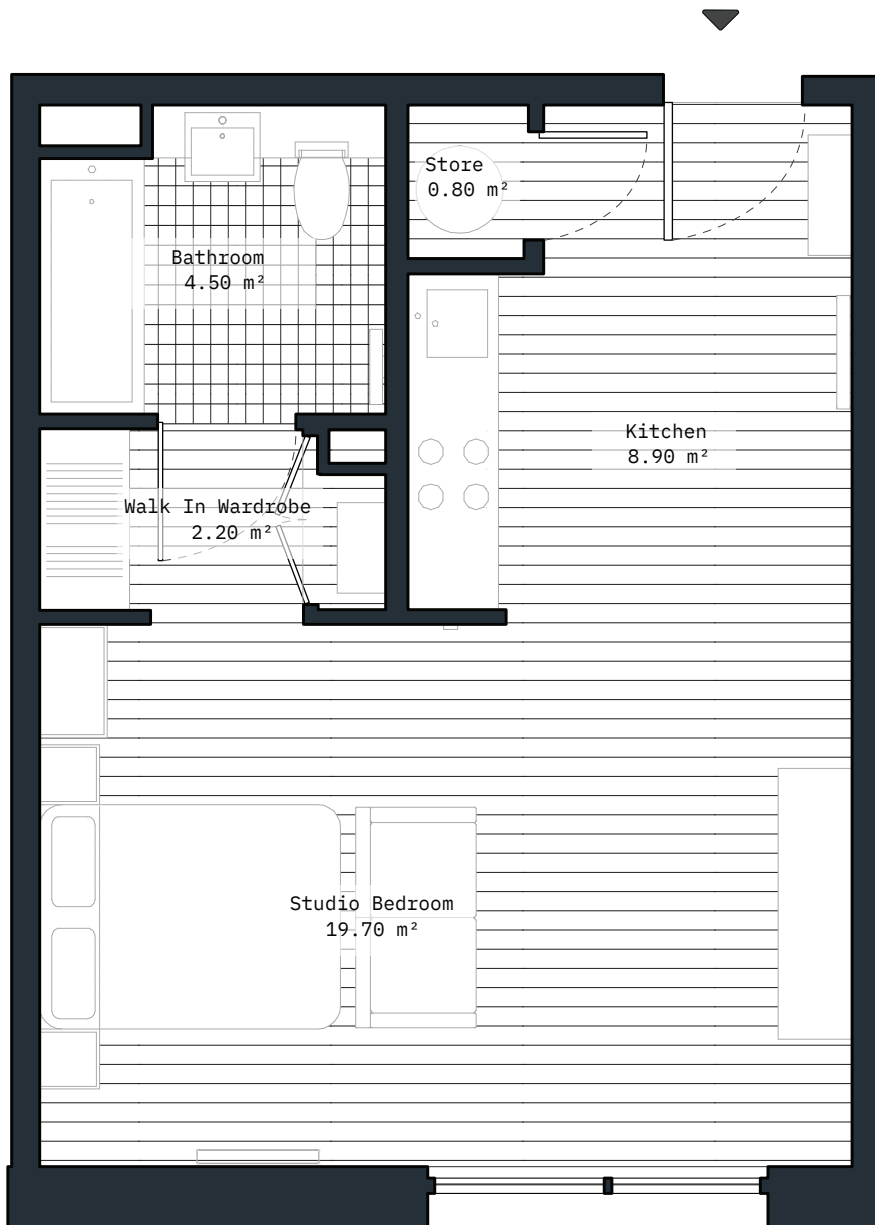

Apartment Type ST_2B

Furniture shown on floorplans is not indicative of PLATFORM_'s furniture packs. Please note the single bedrooms comes fully unfurnished. Apartment layouts provide approximate measurements only. Dimensions, which are taken from the indicated points of measurement, are for guidance only. Measurements are rounded down and we work towards 5% tolerance. Bathroom and kitchen layouts are indicative only and are subject to change. Wardrobe size and position may vary. Ceiling height may vary within apartments. The information provided does not constitute part of any offer, contract or warranty.