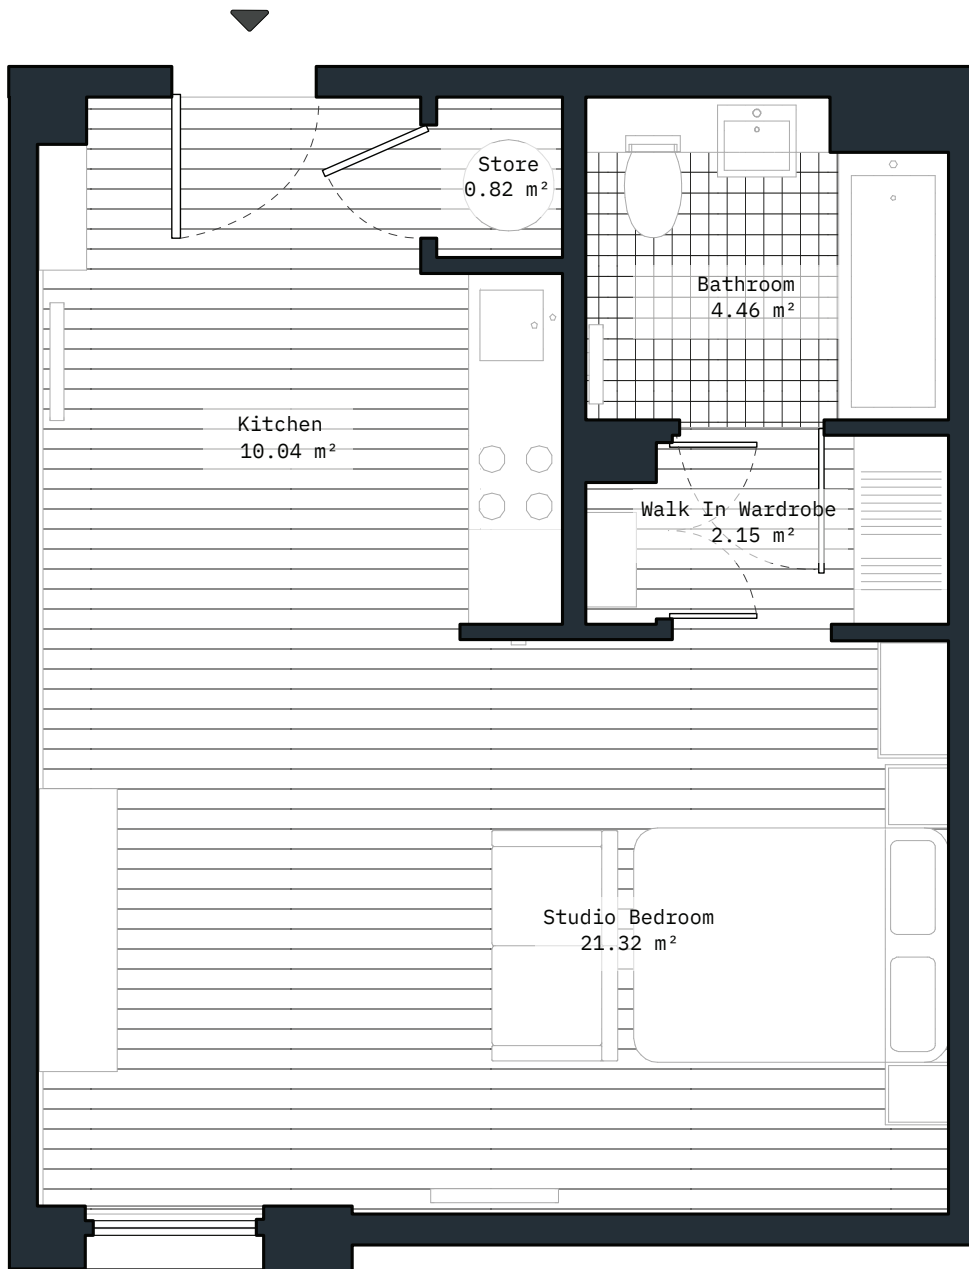

## Apartment Type ST\_1A

Furniture shown on floorplans is not indicative of PLATFORM\_'s furniture packs. Please note the single bedrooms comes fully unfurnished. Apartment layouts provide approximate measurements only. Dimensions, which are taken from the indicated points of measurement, are for guidance only. Measurements are rounded down and we work towards 5% tolerance. Bathroom and kitchen layouts are indicative only and are subject to change. Wardrobe size and position may vary. Ceiling height may vary within apartments. The information provided does not constitute part of any offer, contract or warranty.

## Apartment Type ST\_1B

Furniture shown on floorplans is not indicative of PLATFORM\_'s furniture packs. Please note the single bedrooms comes fully unfurnished. Apartment layouts provide approximate measurements only. Dimensions, which are taken from the indicated points of measurement, are for guidance only. Measurements are rounded down and we work towards 5% tolerance. Bathroom and kitchen layouts are indicative only and are subject to change. Wardrobe size and position may vary. Ceiling height may vary within apartments. The information provided does not constitute part of any offer, contract or warranty.

## Apartment Type ST\_2A

Furniture shown on floorplans is not indicative of PLATFORM\_'s furniture packs. Please note the single bedrooms comes fully unfurnished. Apartment layouts provide approximate measurements only. Dimensions, which are taken from the indicated points of measurement, are for guidance only. Measurements are rounded down and we work towards 5% tolerance. Bathroom and kitchen layouts are indicative only and are subject to change. Wardrobe size and position may vary. Ceiling height may vary within apartments. The information provided does not constitute part of any offer, contract or warranty.