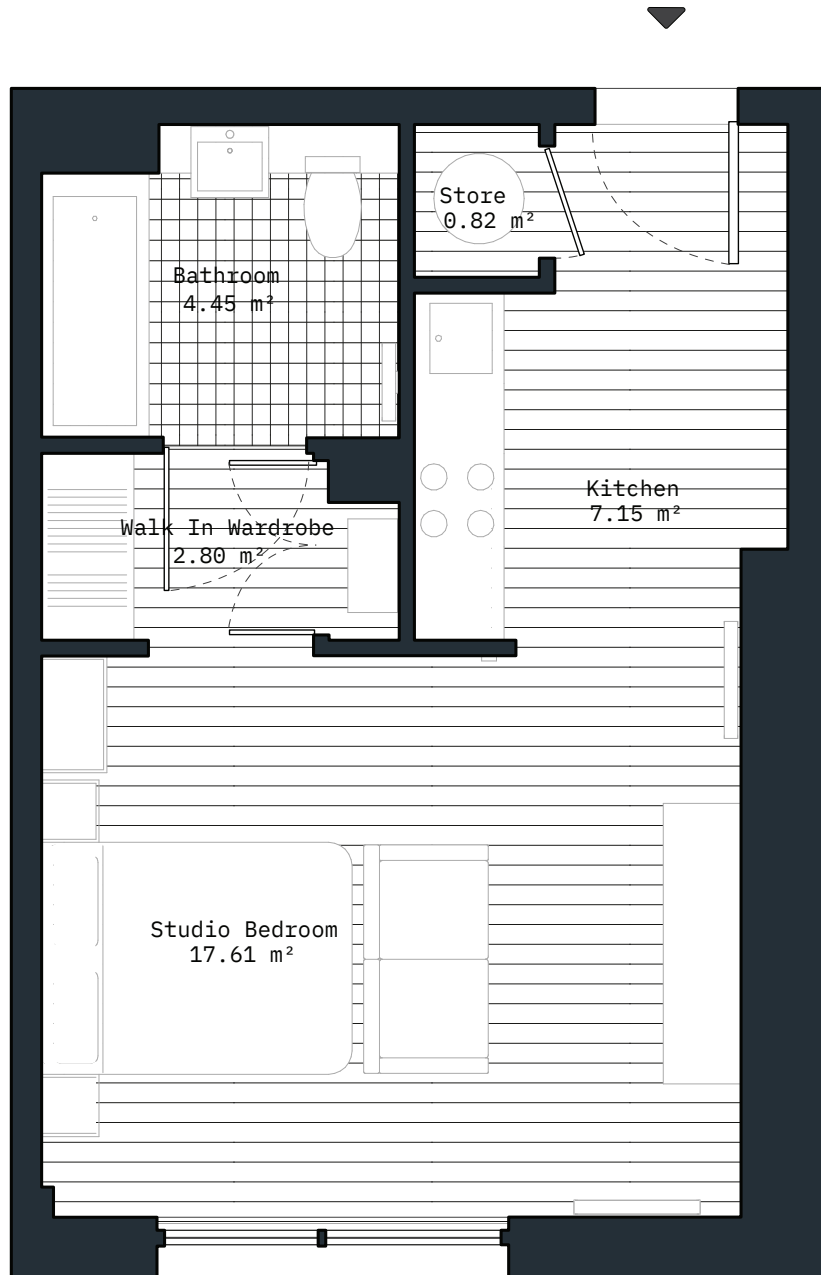

## Apartment Type ST\_1A

Furniture shown on floorplans is not indicative of PLATFORM\_'s furniture packs. Please note the single bedrooms comes fully unfurnished. Apartment layouts provide approximate measurements only. Dimensions, which are taken from the indicated points of measurement, are for guidance only. Measurements are rounded down and we work towards 5% tolerance. Bathroom and kitchen layouts are indicative only and are subject to change. Wardrobe size and position may vary. Ceiling height may vary within apartments. The information provided does not constitute part of any offer, contract or warranty.

## Apartment Type ST\_1B

Furniture shown on floorplans is not indicative of PLATFORM\_'s furniture packs. Please note the single bedrooms comes fully unfurnished. Apartment layouts provide approximate measurements only. Dimensions, which are taken from the indicated points of measurement, are for guidance only. Measurements are rounded down and we work towards 5% tolerance. Bathroom and kitchen layouts are indicative only and are subject to change. Wardrobe size and position may vary. Ceiling height may vary within apartments. The information provided does not constitute part of any offer, contract or warranty.

## Apartment Type ST\_2A

Furniture shown on floorplans is not indicative of PLATFORM\_'s furniture packs. Please note the single bedrooms comes fully unfurnished. Apartment layouts provide approximate measurements only. Dimensions, which are taken from the indicated points of measurement, are for guidance only. Measurements are rounded down and we work towards 5% tolerance. Bathroom and kitchen layouts are indicative only and are subject to change. Wardrobe size and position may vary. Ceiling height may vary within apartments. The information provided does not constitute part of any offer, contract or warranty.