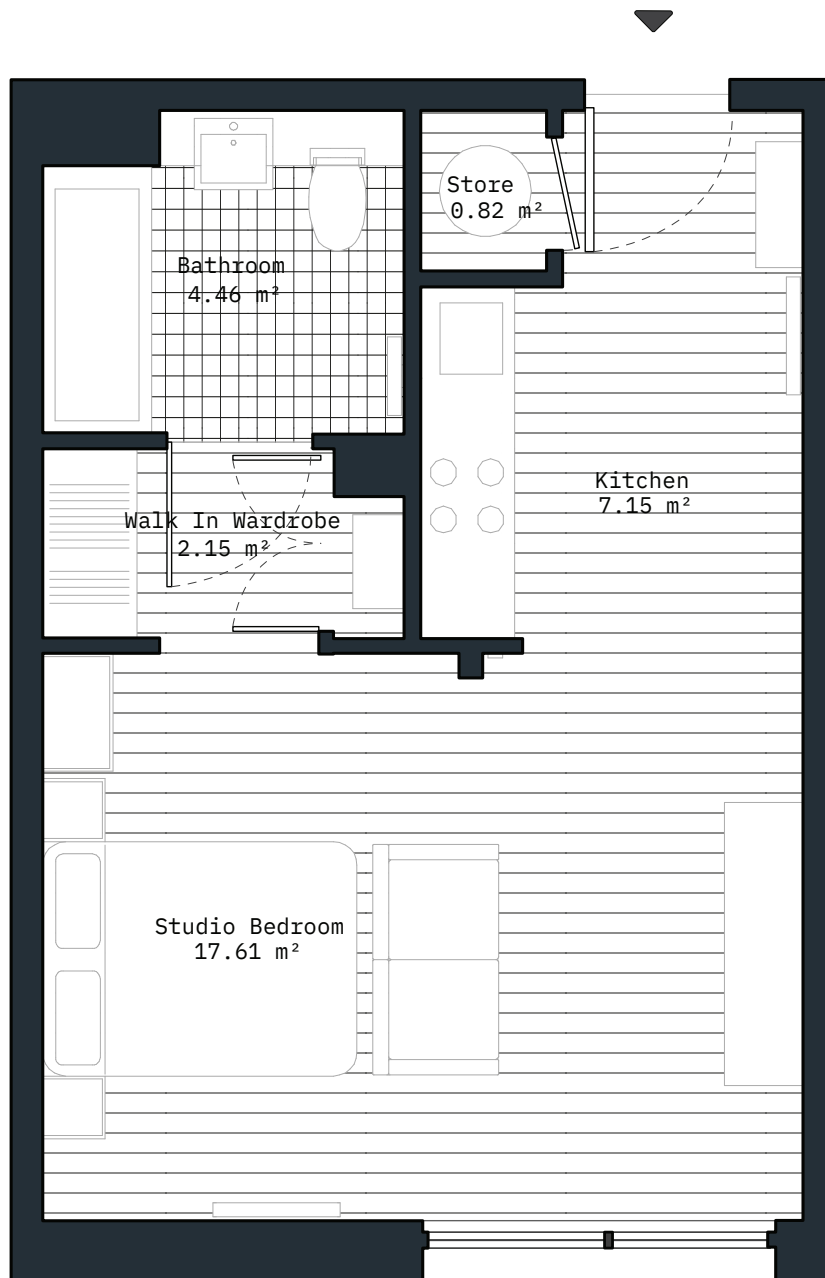

## Apartment Type ST\_1A

Furniture shown on floorplans is not indicative of PLATFORM\_'s furniture packs. Please note the single bedrooms comes fully unfurnished. Apartment layouts provide approximate measurements only. Dimensions, which are taken from the indicated points of measurement, are for guidance only. Measurements are rounded down and we work towards 5% tolerance. Bathroom and kitchen layouts are indicative only and are subject to change. Wardrobe size and position may vary. Ceiling height may vary within apartments. The information provided does not constitute part of any offer, contract or warranty.

## Apartment Type ST\_1B

Furniture shown on floorplans is not indicative of PLATFORM\_'s furniture packs. Please note the single bedrooms comes fully unfurnished. Apartment layouts provide approximate measurements only. Dimensions, which are taken from the indicated points of measurement, are for guidance only. Measurements are rounded down and we work towards 5% tolerance. Bathroom and kitchen layouts are indicative only and are subject to change. Wardrobe size and position may vary. Ceiling height may vary within apartments. The information provided does not constitute part of any offer, contract or warranty.

## Apartment Type ST\_2A

Furniture shown on floorplans is not indicative of PLATFORM\_'s furniture packs. Please note the single bedrooms comes fully unfurnished. Apartment layouts provide approximate measurements only. Dimensions, which are taken from the indicated points of measurement, are for guidance only. Measurements are rounded down and we work towards 5% tolerance. Bathroom and kitchen layouts are indicative only and are subject to change. Wardrobe size and position may vary. Ceiling height may vary within apartments. The information provided does not constitute part of any offer, contract or warranty.