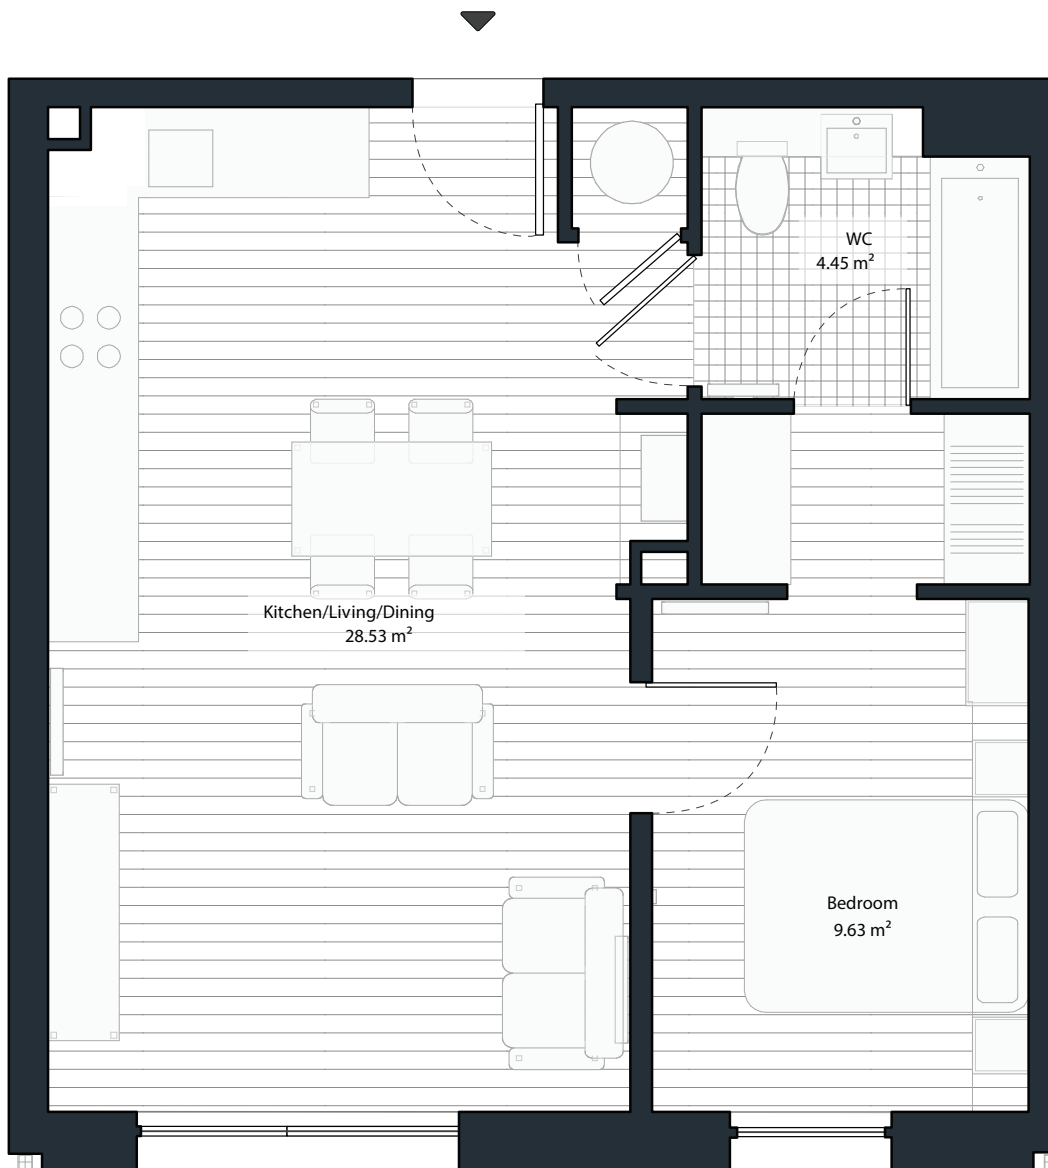

Apartment Type 1B_1A+B

Furniture shown on floorplans is not indicative of PLATFORM_'s furniture packs. Please note the single bedrooms comes fully unfurnished. Apartment layouts provide approximate measurements only. Dimensions, which are taken from the indicated points of measurement, are for guidance only. Measurements are rounded down and we work towards 5% tolerance. Bathroom and kitchen layouts are indicative only and are subject to change. Wardrobe size and position may vary. Ceiling height may vary within apartments. The information provided does not constitute part of any offer, contract or warranty.

Apartment Type 1B_2A

Furniture shown on floorplans is not indicative of PLATFORM_'s furniture packs. Please note the single bedrooms comes fully unfurnished. Apartment layouts provide approximate measurements only. Dimensions, which are taken from the indicated points of measurement, are for guidance only. Measurements are rounded down and we work towards 5% tolerance. Bathroom and kitchen layouts are indicative only and are subject to change. Wardrobe size and position may vary. Ceiling height may vary within apartments. The information provided does not constitute part of any offer, contract or warranty.

Apartment Type 1B_3A

Furniture shown on floorplans is not indicative of PLATFORM_'s furniture packs. Please note the single bedrooms comes fully unfurnished. Apartment layouts provide approximate measurements only. Dimensions, which are taken from the indicated points of measurement, are for guidance only. Measurements are rounded down and we work towards 5% tolerance. Bathroom and kitchen layouts are indicative only and are subject to change. Wardrobe size and position may vary. Ceiling height may vary within apartments. The information provided does not constitute part of any offer, contract or warranty.