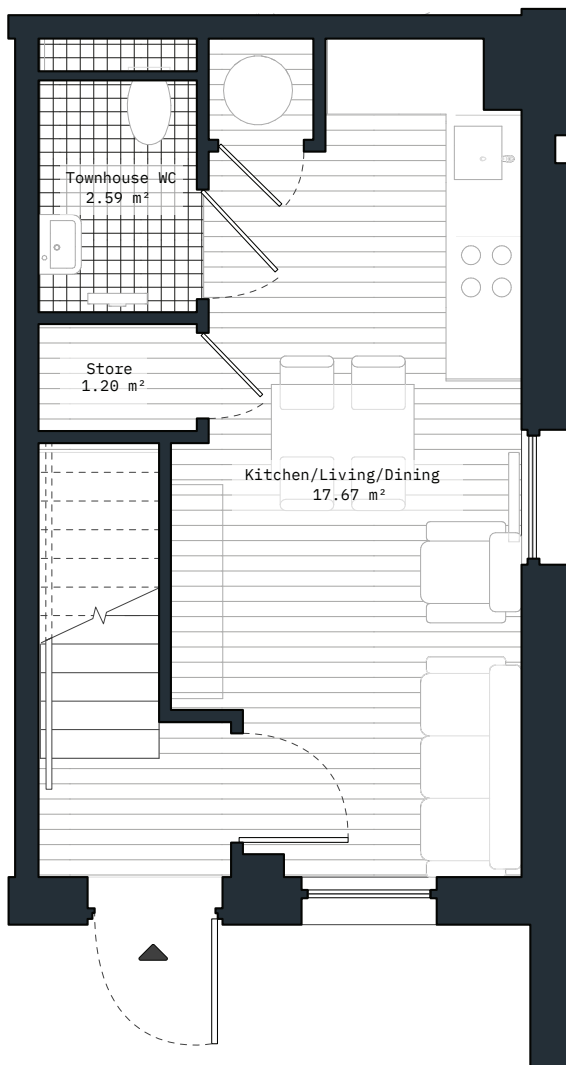

PLATFORM_

Apartment Type 1B_TH

Furniture shown on floorplans is not indicative of PLATFORM_'s furniture packs. Please note the single bedrooms comes fully unfurnished. Apartment layouts provide approximate measurements only. Dimensions, which are taken from the indicated points of measurement, are for guidance only. Measurements are rounded down and we work towards 5% tolerance. Bathroom and kitchen layouts are indicative only and are subject to change. Wardrobe size and position may vary. Ceiling height may vary within apartments. The information provided does not constitute part of any offer, contract or warranty.