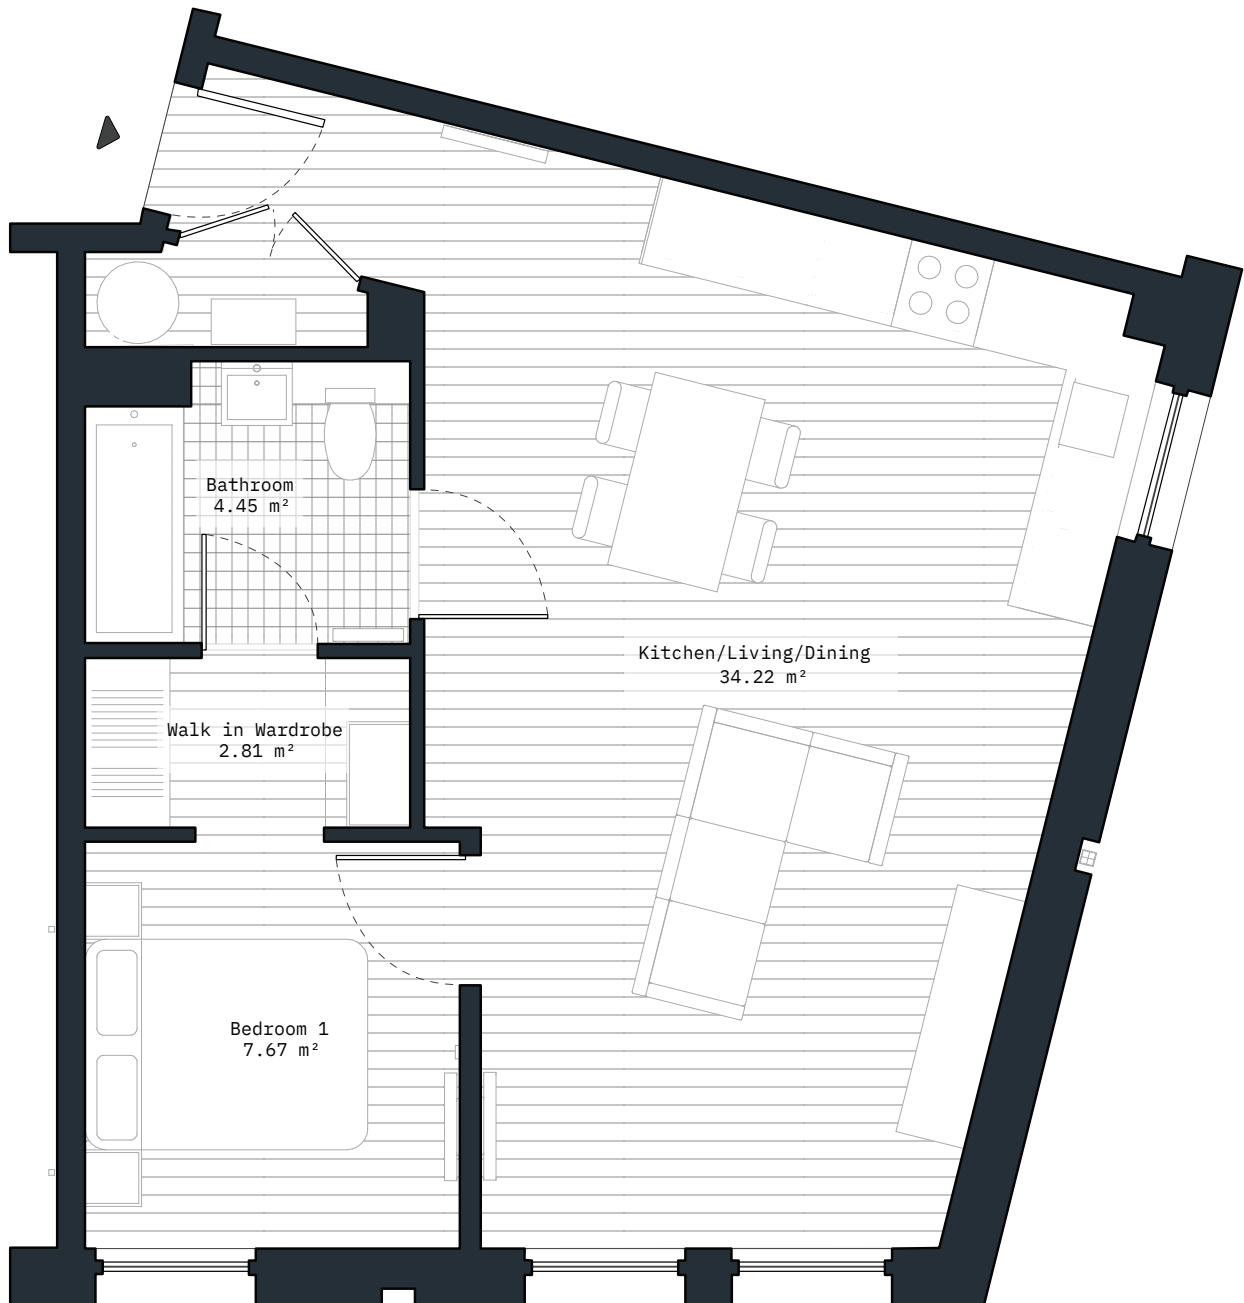

Apartment Type 1B_1A+B

Furniture shown on floorplans is not indicative of PLATFORM_'s furniture packs. Please note the single bedrooms comes fully unfurnished. Apartment layouts provide approximate measurements only. Dimensions, which are taken from the indicated points of measurement, are for guidance only. Measurements are rounded down and we work towards 5% tolerance. Bathroom and kitchen layouts are indicative only and are subject to change. Wardrobe size and position may vary. Ceiling height may vary within apartments. The information provided does not constitute part of any offer, contract or warranty.

Apartment Type 1B_2A

Furniture shown on floorplans is not indicative of PLATFORM_'s furniture packs. Please note the single bedrooms comes fully unfurnished. Apartment layouts provide approximate measurements only. Dimensions, which are taken from the indicated points of measurement, are for guidance only. Measurements are rounded down and we work towards 5% tolerance. Bathroom and kitchen layouts are indicative only and are subject to change. Wardrobe size and position may vary. Ceiling height may vary within apartments. The information provided does not constitute part of any offer, contract or warranty.

Apartment Type 1B_3A

Furniture shown on floorplans is not indicative of PLATFORM_'s furniture packs. Please note the single bedrooms comes fully unfurnished. Apartment layouts provide approximate measurements only. Dimensions, which are taken from the indicated points of measurement, are for guidance only. Measurements are rounded down and we work towards 5% tolerance. Bathroom and kitchen layouts are indicative only and are subject to change. Wardrobe size and position may vary. Ceiling height may vary within apartments. The information provided does not constitute part of any offer, contract or warranty.