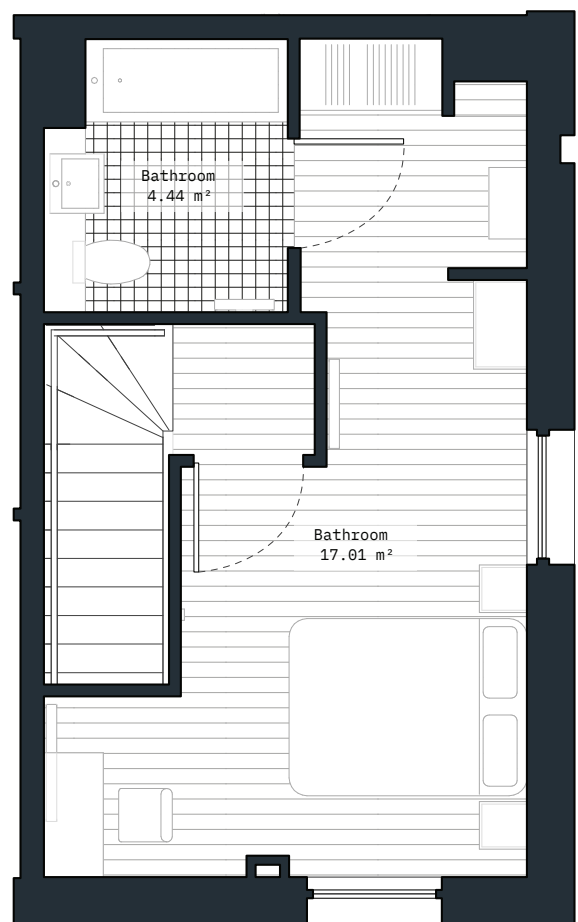

PLATFORM_

Apartment Type 1B_TH

Furniture shown on floorplans is not indicative of PLATFORM_'s furniture packs. Please note the single bedrooms comes fully unfurnished. Apartment layouts provide approximate measurements only. Dimensions, which are taken from the indicated points of measurement, are for guidance only. Measurements are rounded down and we work towards 5% tolerance. Bathroom and kitchen layouts are indicative only and are subject to change. Wardrobe size and position may vary. Ceiling height may vary within apartments. The information provided does not constitute part of any offer, contract or warranty.