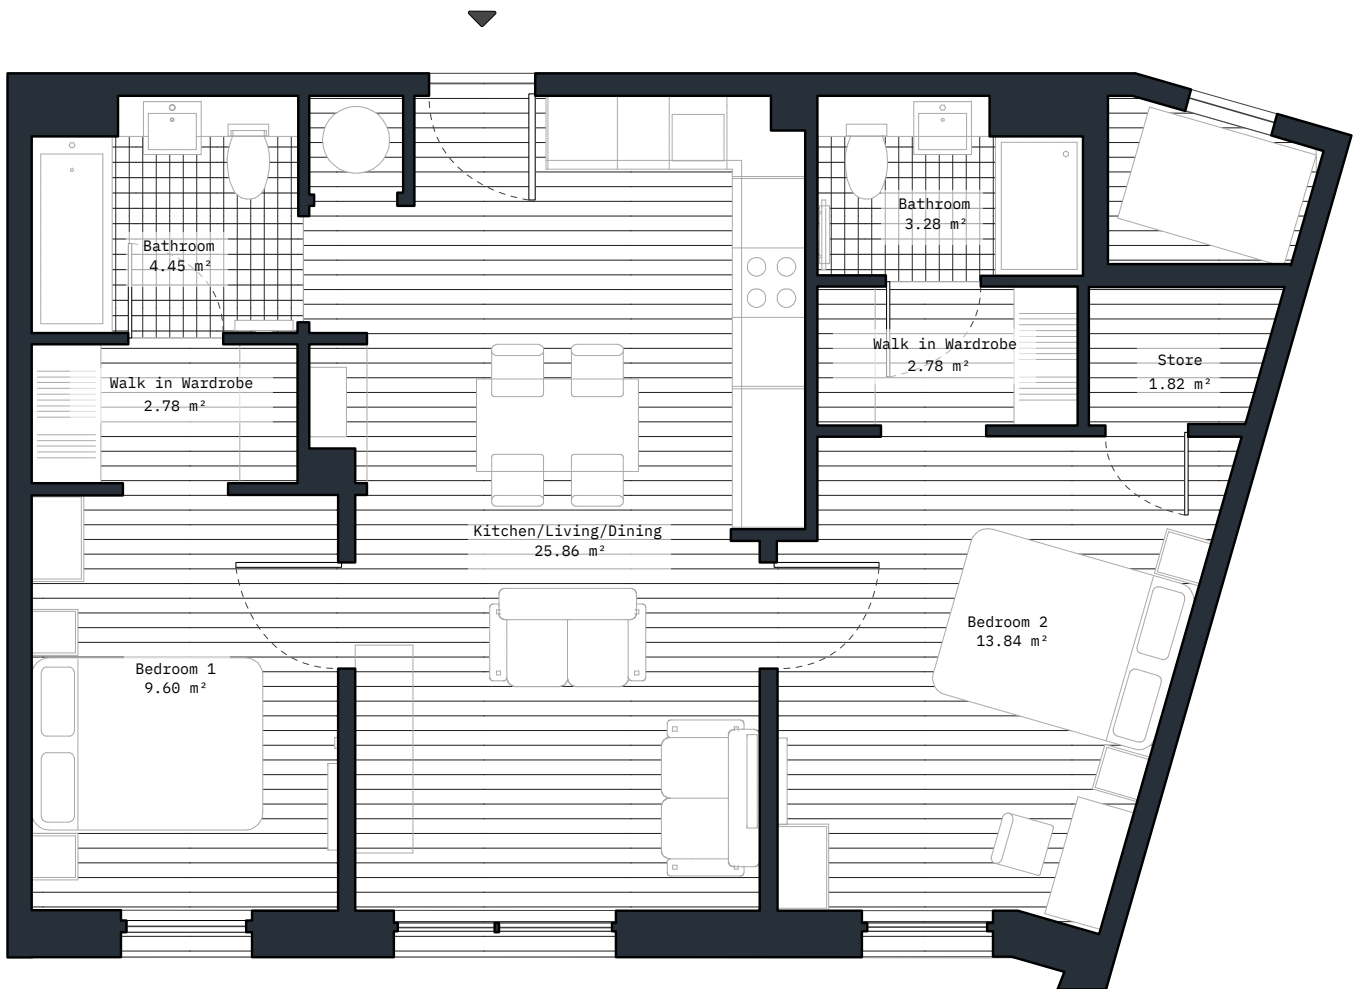

Apartment Type 2B_8A

Furniture shown on floorplans is not indicative of PLATFORM_'s furniture packs. Please note the single bedrooms comes fully unfurnished. Apartment layouts provide approximate measurements only. Dimensions, which are taken from the indicated points of measurement, are for guidance only. Measurements are rounded down and we work towards 5% tolerance. Bathroom and kitchen layouts are indicative only and are subject to change. Wardrobe size and position may vary. Ceiling height may vary within apartments. The information provided does not constitute part of any offer, contract or warranty.