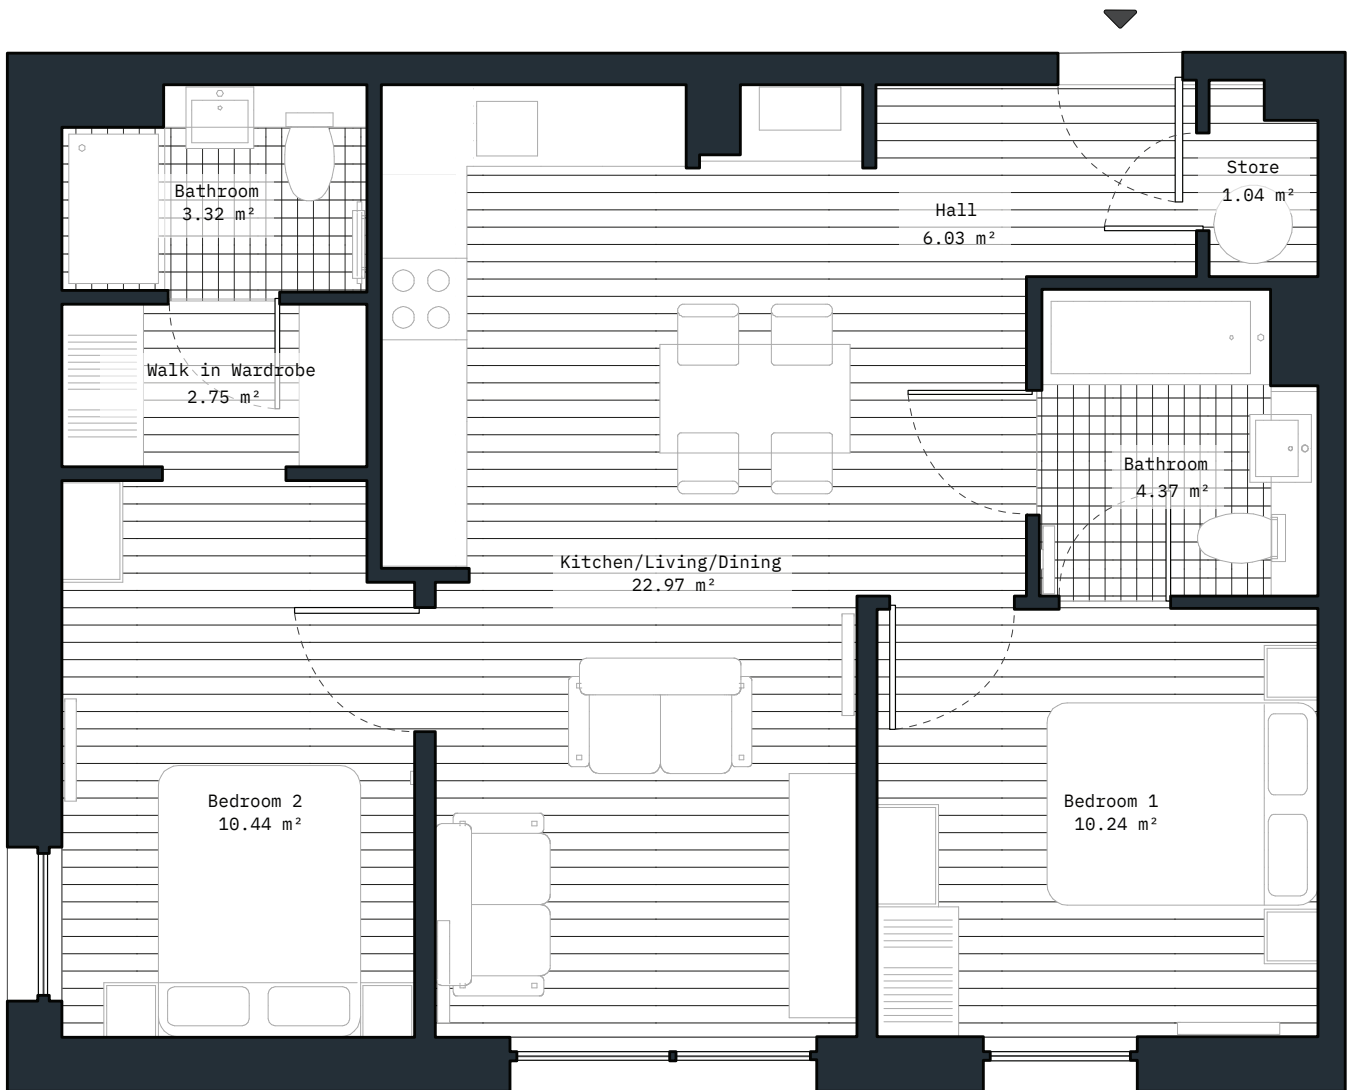

Apartment Type 2B_6A

Furniture shown on floorplans is not indicative of PLATFORM_'s furniture packs. Please note the single bedrooms comes fully unfurnished. Apartment layouts provide approximate measurements only. Dimensions, which are taken from the indicated points of measurement, are for guidance only. Measurements are rounded down and we work towards 5% tolerance. Bathroom and kitchen layouts are indicative only and are subject to change. Wardrobe size and position may vary. Ceiling height may vary within apartments. The information provided does not constitute part of any offer, contract or warranty.