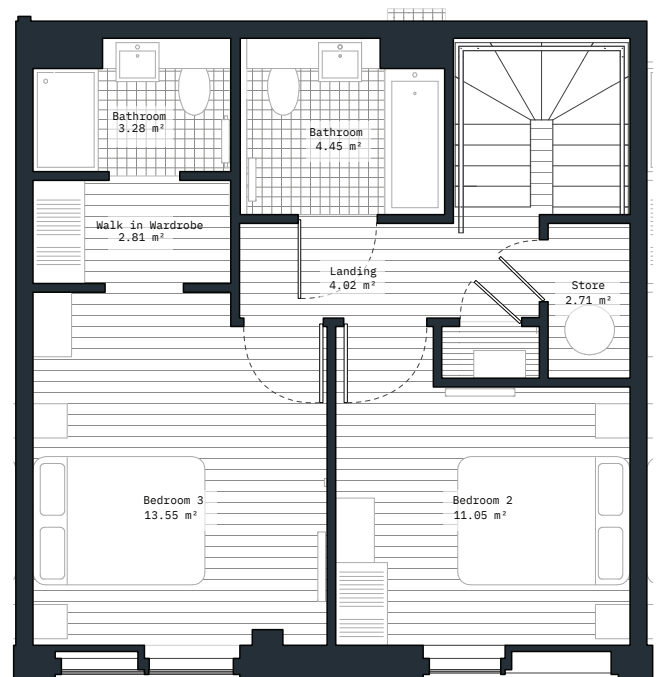

Apartment Type 3B_6A

Furniture shown on floorplans is not indicative of PLATFORM_'s furniture packs. Please note the single bedrooms comes fully unfurnished. Apartment layouts provide approximate measurements only. Dimensions, which are taken from the indicated points of measurement, are for guidance only. Measurements are rounded down and we work towards 5% tolerance. Bathroom and kitchen layouts are indicative only and are subject to change. Wardrobe size and position may vary. Ceiling height may vary within apartments. The information provided does not constitute part of any offer, contract or warranty.

PLATFORM_

Apartment Type 3B_7A

Furniture shown on floorplans is not indicative of PLATFORM_'s furniture packs. Please note the single bedrooms comes fully unfurnished. Apartment layouts provide approximate measurements only. Dimensions, which are taken from the indicated points of measurement, are for guidance only. Measurements are rounded down and we work towards 5% tolerance. Bathroom and kitchen layouts are indicative only and are subject to change. Wardrobe size and position may vary. Ceiling height may vary within apartments. The information provided does not constitute part of any offer, contract or warranty.

PLATFORM_

Apartment Type 3B_TH

Furniture shown on floorplans is not indicative of PLATFORM_'s furniture packs. Please note the single bedrooms comes fully unfurnished. Apartment layouts provide approximate measurements only. Dimensions, which are taken from the indicated points of measurement, are for guidance only. Measurements are rounded down and we work towards 5% tolerance. Bathroom and kitchen layouts are indicative only and are subject to change. Wardrobe size and position may vary. Ceiling height may vary within apartments. The information provided does not constitute part of any offer, contract or warranty.