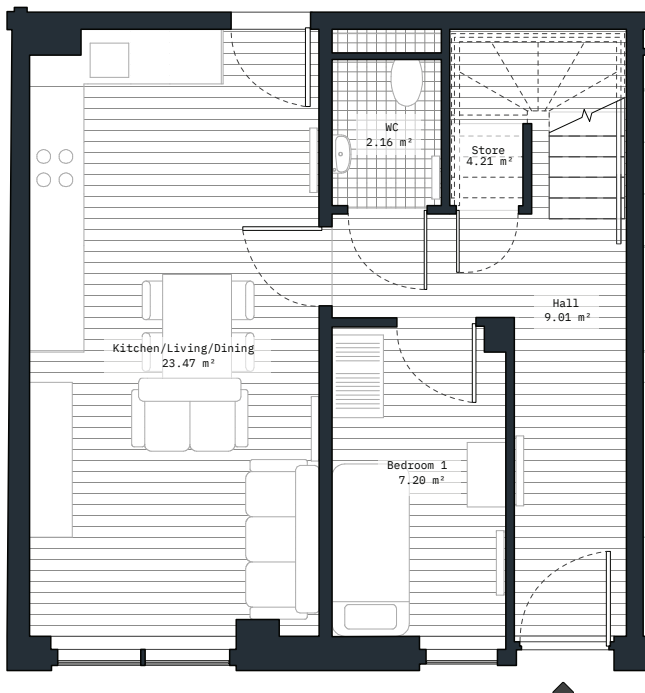

Apartment Type 3B_6A

Furniture shown on floorplans is not indicative of PLATFORM_'s furniture packs. Please note the single bedrooms comes fully unfurnished. Apartment layouts provide approximate measurements only. Dimensions, which are taken from the indicated points of measurement, are for guidance only. Measurements are rounded down and we work towards 5% tolerance. Bathroom and kitchen layouts are indicative only and are subject to change. Wardrobe size and position may vary. Ceiling height may vary within apartments. The information provided does not constitute part of any offer, contract or warranty.

PLATFORM_

Apartment Type 3B_7A

Furniture shown on floorplans is not indicative of PLATFORM_'s furniture packs. Please note the single bedrooms comes fully unfurnished. Apartment layouts provide approximate measurements only. Dimensions, which are taken from the indicated points of measurement, are for guidance only. Measurements are rounded down and we work towards 5% tolerance. Bathroom and kitchen layouts are indicative only and are subject to change. Wardrobe size and position may vary. Ceiling height may vary within apartments. The information provided does not constitute part of any offer, contract or warranty.

PLATFORM_

Apartment Type 3B_TH

Furniture shown on floorplans is not indicative of PLATFORM_'s furniture packs. Please note the single bedrooms comes fully unfurnished. Apartment layouts provide approximate measurements only. Dimensions, which are taken from the indicated points of measurement, are for guidance only. Measurements are rounded down and we work towards 5% tolerance. Bathroom and kitchen layouts are indicative only and are subject to change. Wardrobe size and position may vary. Ceiling height may vary within apartments. The information provided does not constitute part of any offer, contract or warranty.